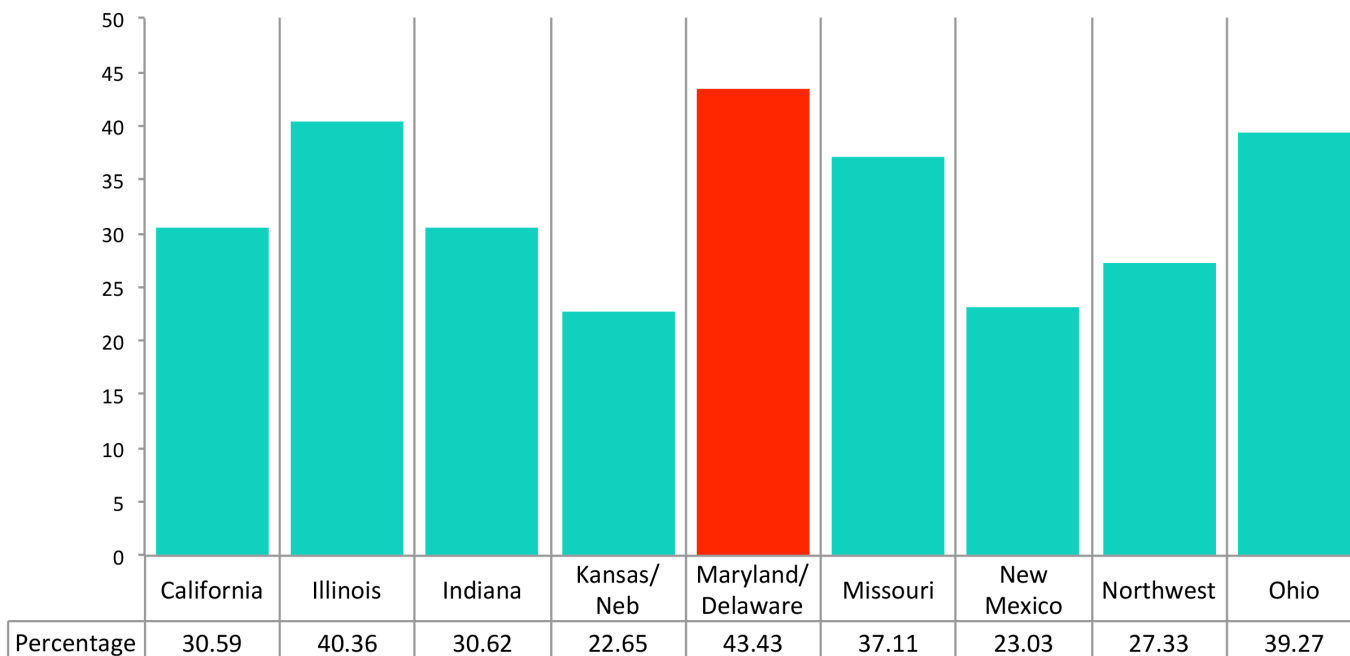

State Conventions Cooperative Program Breakdowns 2014

<http://www.sbc.net/cp/statecontributions/>

4th out of

42

conventions who forwarded highest percentage to national SBC

Cooperative Program Sharing for Mid-Sized State Conventions Similar to our Network

The Network forwards at least **3%** and as much as **20%** more to National SBC than other state conventions of the same size

Percentages of CP Receipts forwarded by each state 2014

<http://www.sbc.net/cp/statecontributions/>