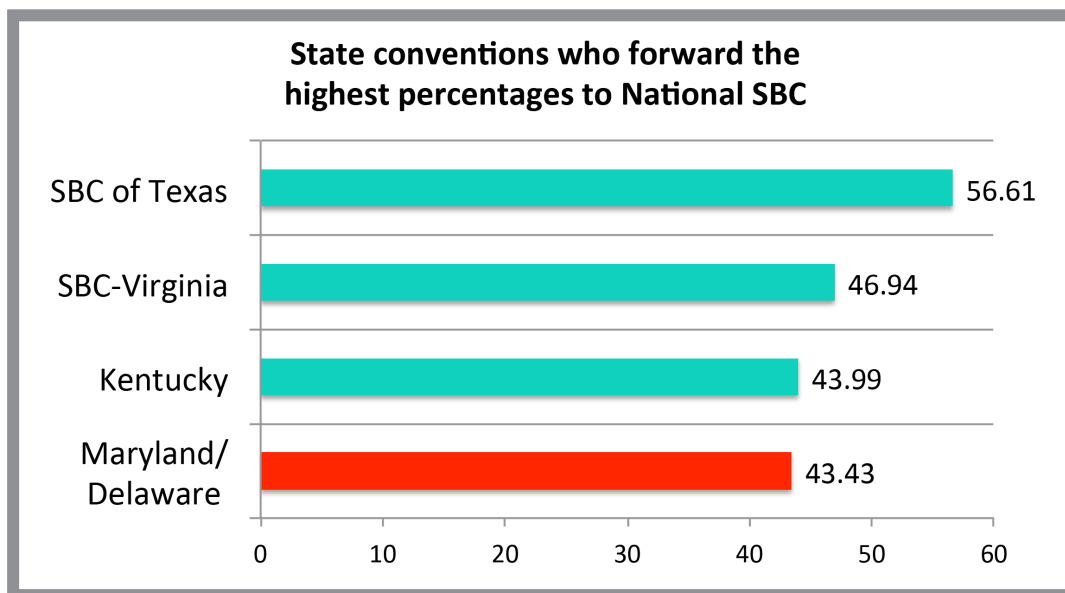

State Conventions Cooperative Program Breakdowns 2014

<http://www.sbc.net/cp/statecontributions/>

4th out of

42

conventions who forwarded highest percentage to national SBC

Cooperative Program Sharing for Mid-Sized State Conventions Similar to our Network

The Network forwards at least **3%** and as much as **20%** more to National SBC than other state conventions of the same size

Percentages of CP Receipts forwarded by each state 2014

<http://www.sbc.net/cp/statecontributions/>